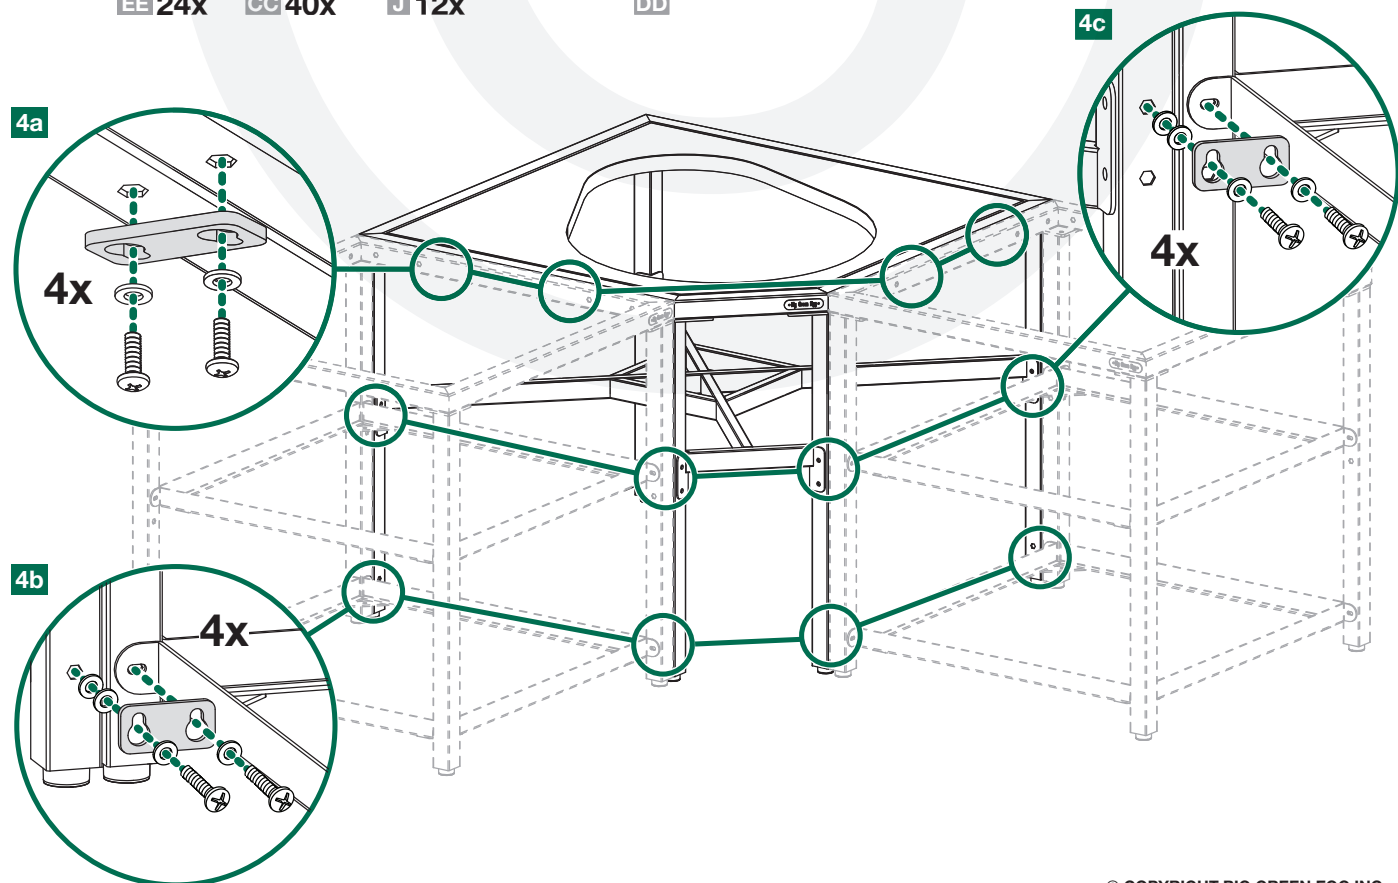

3

4

Modular Nest Corner Unit Élément d'angle Modular Nest Esquinero Nest Modular

XL

© COPYRIGHT BIG GREEN EGG INC.

© COPYRIGHT BIG GREEN EGG INC.

www.biggreenegg.com/assembly-videos

www.biggreenegg.com

1 AA 20x

2 AA 10x E 5x DD