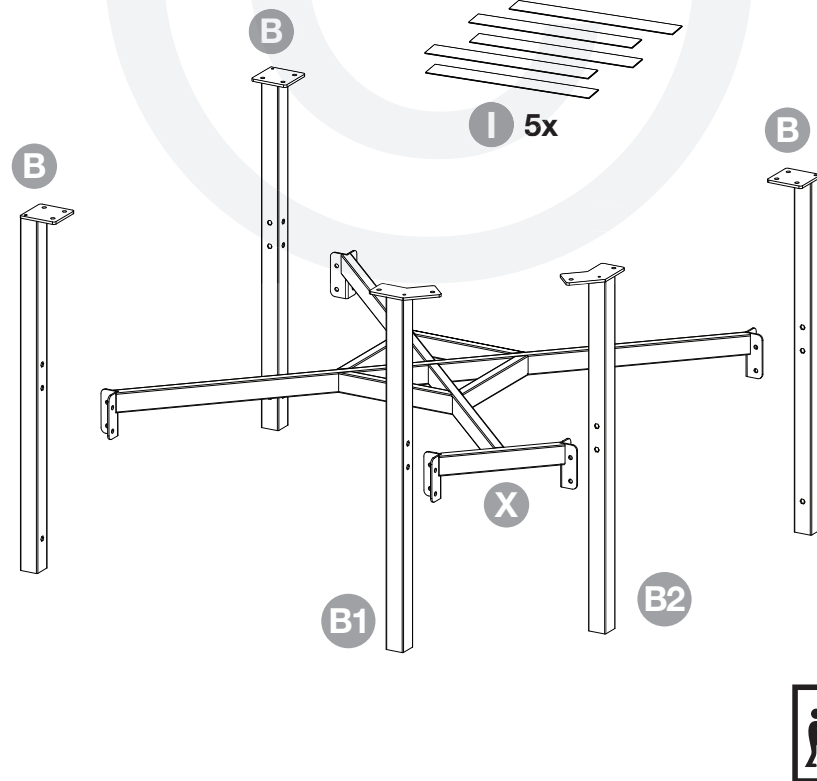

3

4

Modular Nest Corner Unit Élément d'angle Modular Nest Esquinero Nest Modular

XL

© COPYRIGHT BIG GREEN EGG INC.

© COPYRIGHT BIG GREEN EGG INC.

www.biggreenegg.com/assembly-videos

www.biggreenegg.com

1 AA 20x

2 AA 10x E 5x DD