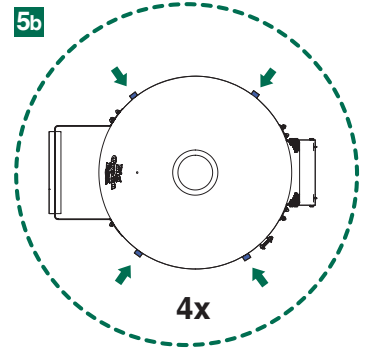

4x

© COPYRIGHT BIG GREEN EGG INC.