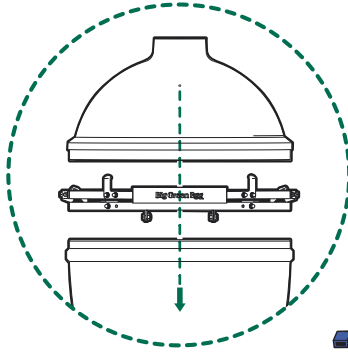

4x

© COPYRIGHT BIG GREEN EGG INC.