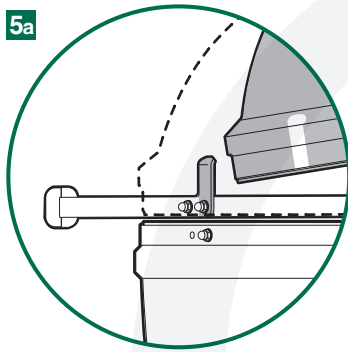

4x

© COPYRIGHT BIG GREEN EGG INC.