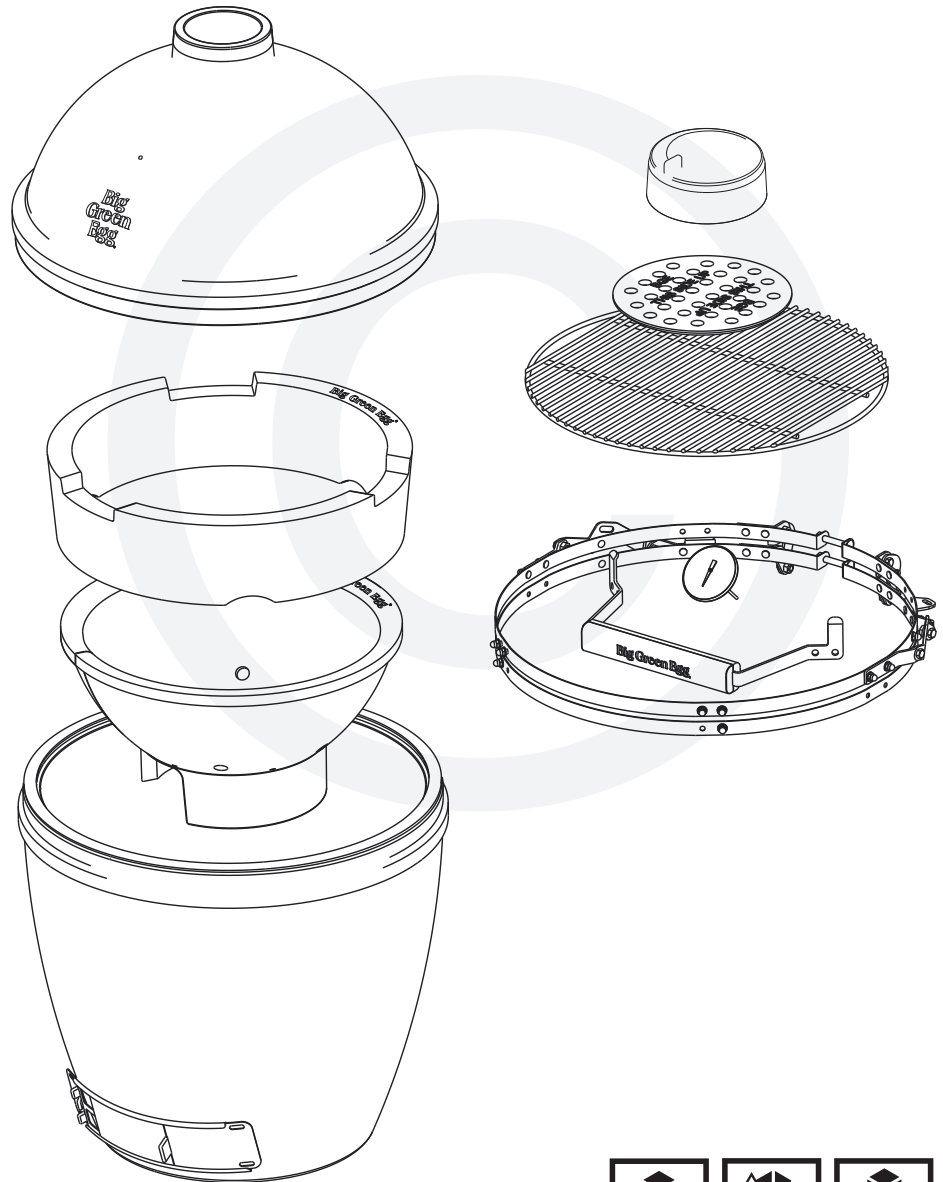

© COPYRIGHT BIG GREEN EGG INC.