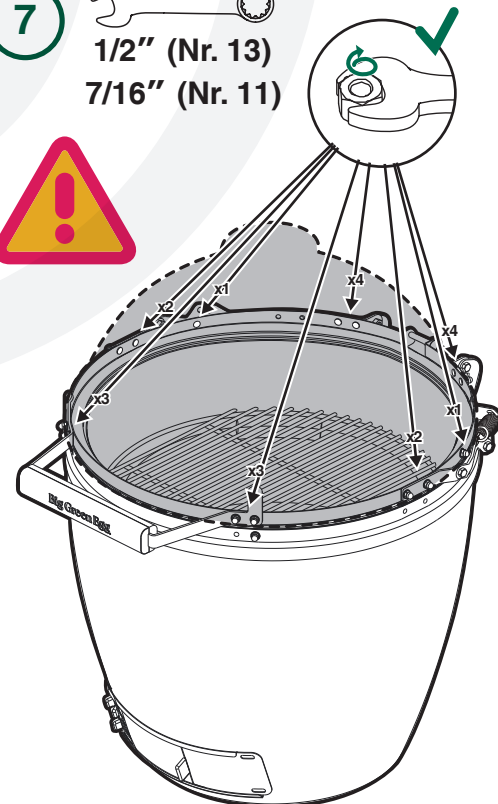

© COPYRIGHT BIG GREEN EGG INC.