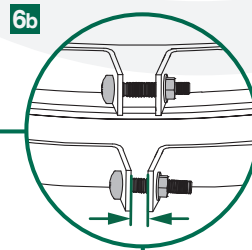

© COPYRIGHT BIG GREEN EGG INC.