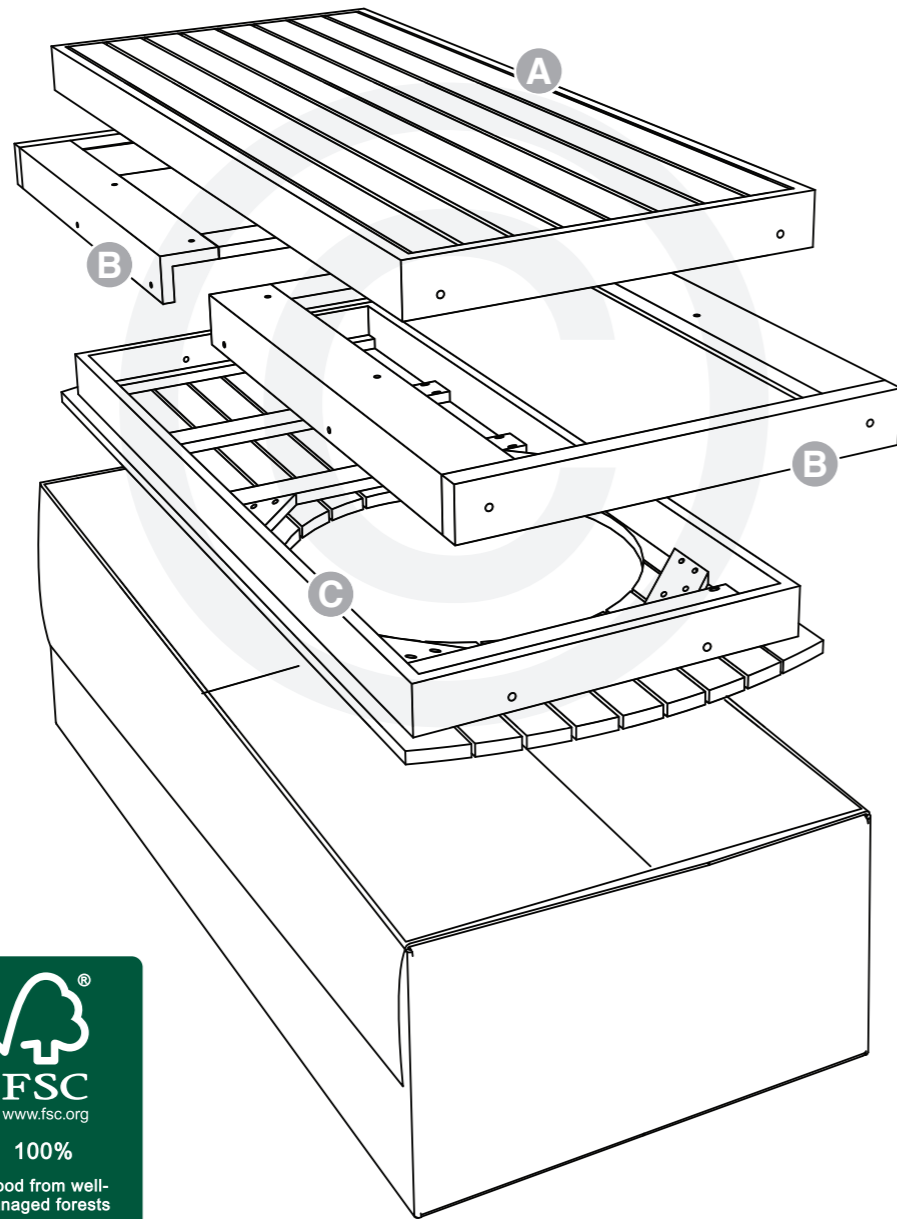

© COPYRIGHT BIG GREEN EGG INC.

Eucalyptus Hardwood Table

Table en Bois d'Eucalyptus
Mesa de Madera Dura de Eucalipto

© COPYRIGHT BIG GREEN EGG INC.

www.biggreenegg.com/
assembly-videos

- www.biggreenegg.com
- www.biggreenegg.ca
- www.biggreenegg.com.co
- www.biggreenegg.eu
- www.biggreenegg.co.uk
- www.biggreenegg.com.au
- www.biggreenegg.co.nz
- www.biggreeneggisrael.com
- www.biggreenegg.com.mx
- www.biggreenegg.co.za

CAUTION: SEE SAFETY NOTICE
www.biggreenegg.com/safetytips

CAUTION: A Metal Table Nest or concrete paver block (non-porous) should be used to provide an air gap between the EGG and the table. Do Not Place EGG directly on wood or combustible surface!