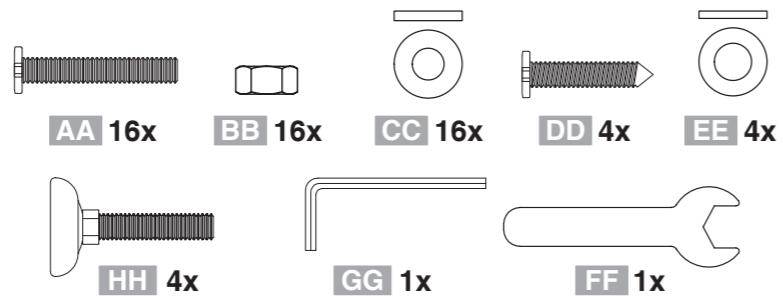

© COPYRIGHT BIG GREEN EGG INC.

Eucalyptus Hardwood Table

Table en Bois d'Eucalyptus
Mesa de Madera Dura de Eucalipto

© COPYRIGHT BIG GREEN EGG INC.

www.biggreenegg.com/
assembly-videos

- www.biggreenegg.com
- www.biggreenegg.ca
- www.biggreenegg.com.co
- www.biggreenegg.eu
- www.biggreenegg.co.uk
- www.biggreenegg.com.au
- www.biggreenegg.co.nz
- www.biggreeneggisrael.com
- www.biggreenegg.com.mx
- www.biggreenegg.co.za

CAUTION: SEE SAFETY NOTICE
www.biggreenegg.com/safetytips

CAUTION: A Metal Table Nest or concrete paver block (non-porous) should be used to provide an air gap between the EGG and the table. Do Not Place EGG directly on wood or combustible surface!