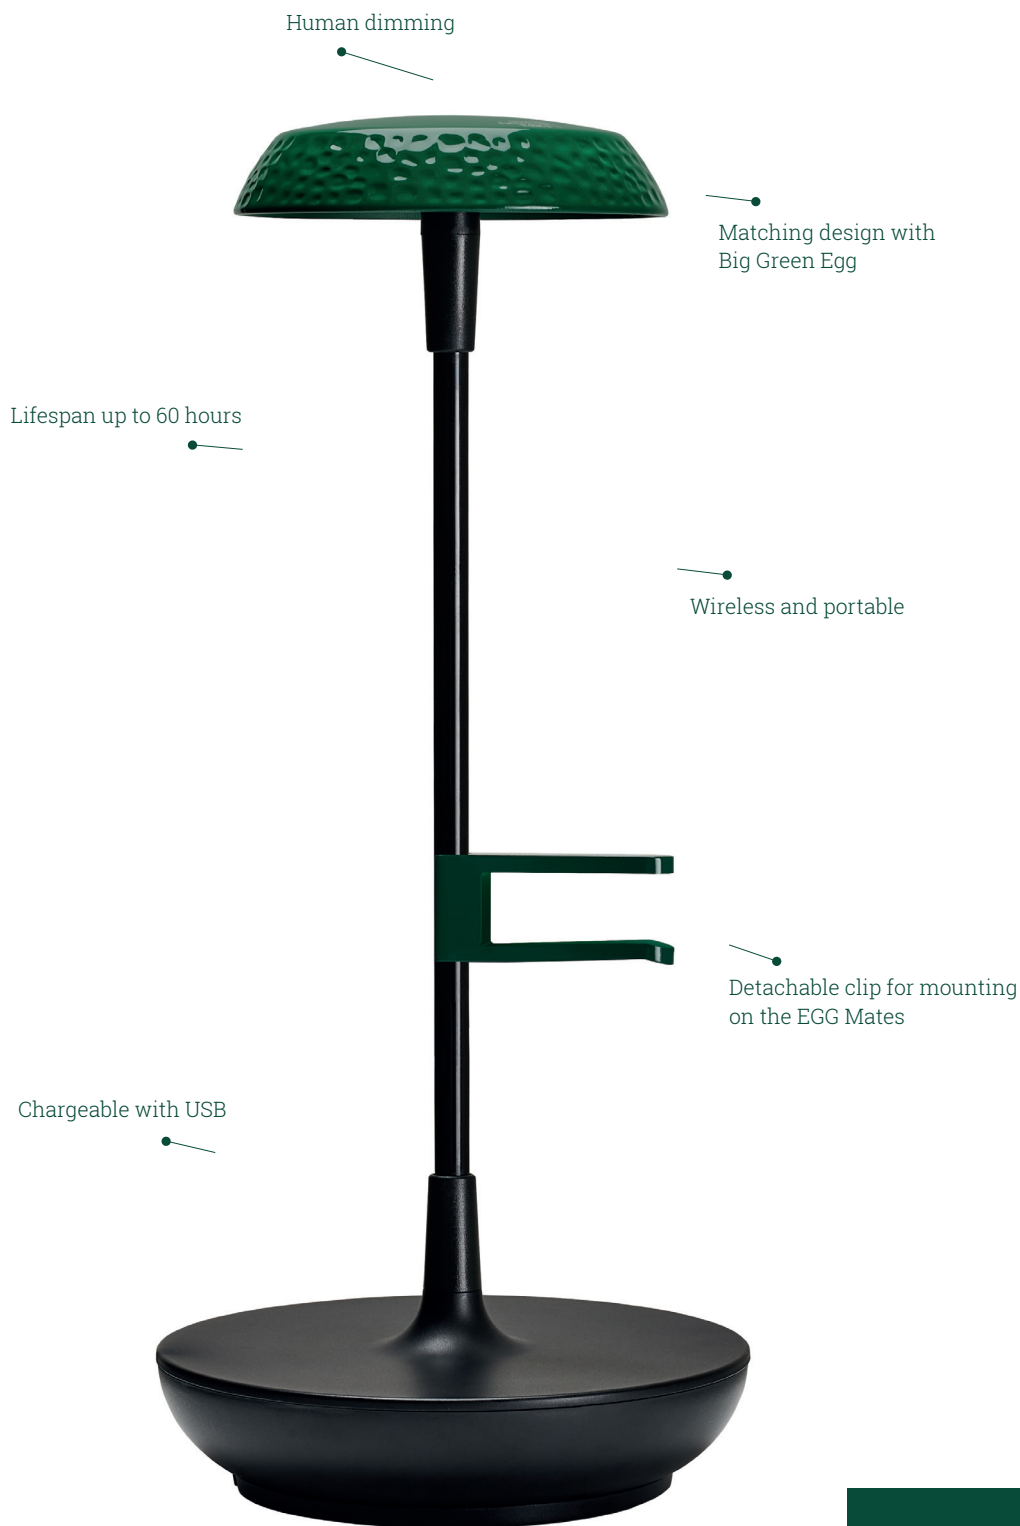

This year Big Green Egg and in-lite set a new standard of what grilling at night should be.

With **SWAY TABLE Big Green Egg edition**, you get everything you need when preparing the best steak on your iconic Big Green Egg.

The wireless and portable fixture has a matching design with your Big Green Egg and is specially designed so that it can be attached on to your EGG Mates. It has the best light output you can wish for, so that all the colors and details of the food you're preparing are perfectly visible. If you feel like you need less lighting on your kamado, you can easily dim it by hand to your own personal taste. And with a battery lifespan of up to 60 hours, you can slow cook all night long, for multiple nights, without having to worry about the lighting. That's the best of both worlds.

RRP is € 299,-

B2B is € 148,26 Excl VAT

**Item code:**  
006494

**EAN:**  
8717051006494

**in-lite**<sup>®</sup>  
OUTDOOR LIGHTING

# SWAY TABLE BIG GREEN EGG EDITION

**Item code:**  
006494

**EAN:**  
8717051006494